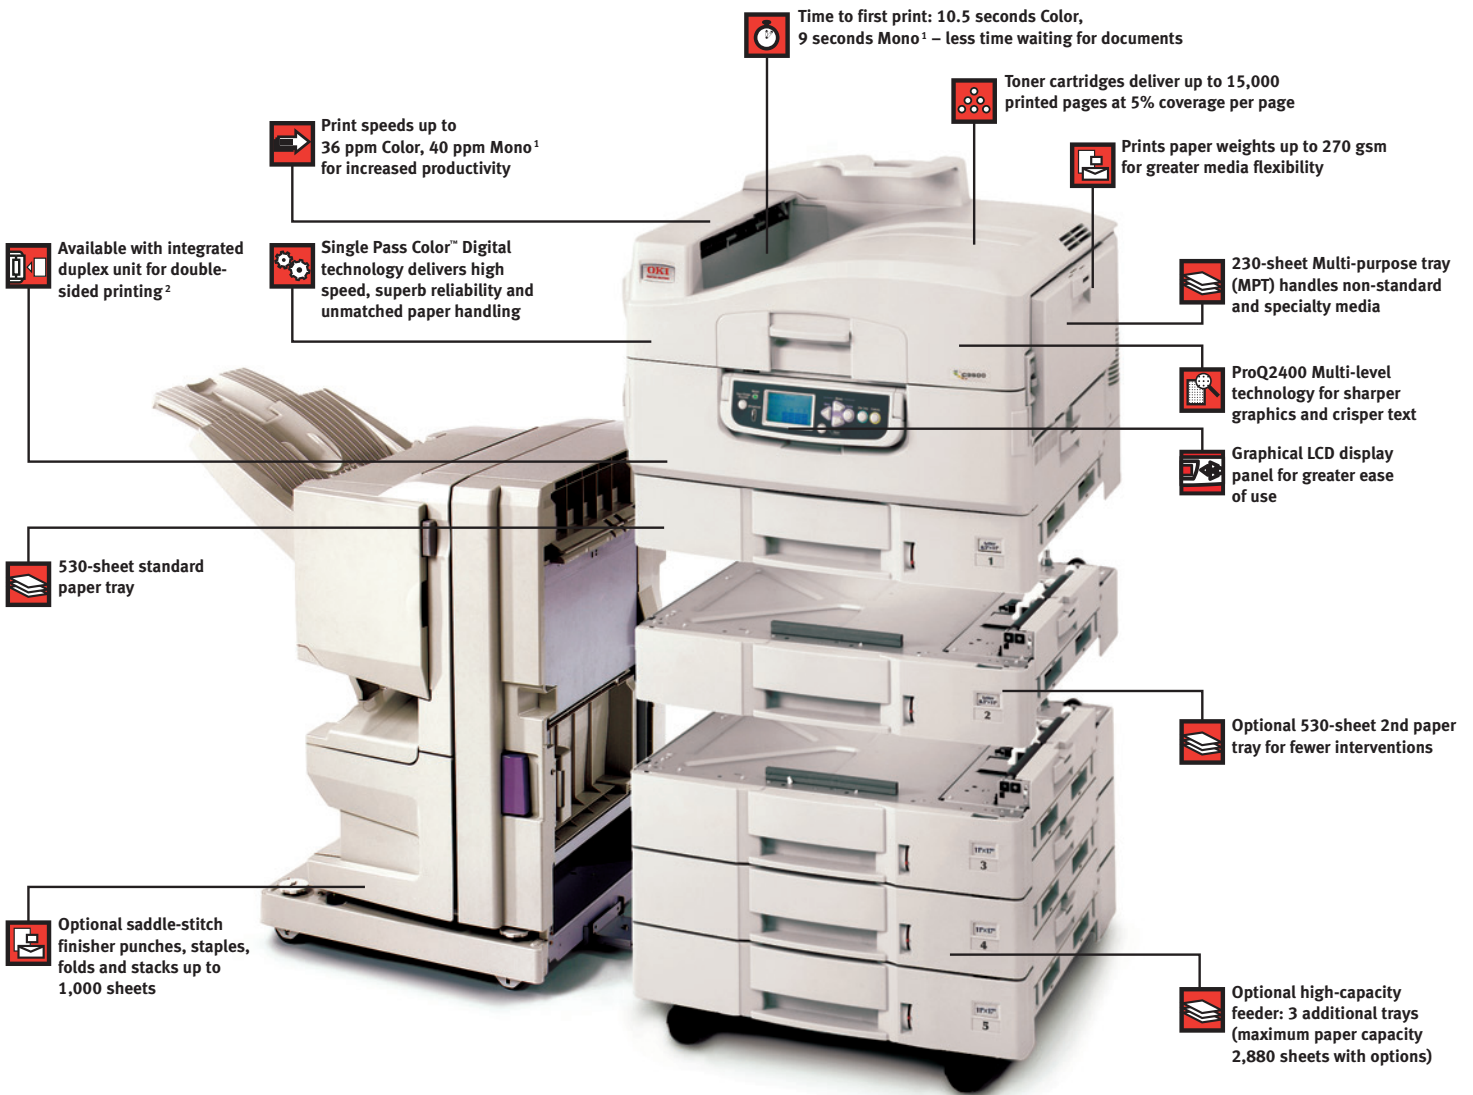

C9600 Series At-a-Glance

The easy-to-read, easily accessible operator panel of the C9600 Series tilts up for user convenience, and features a bright text-and-graphics LCD display.